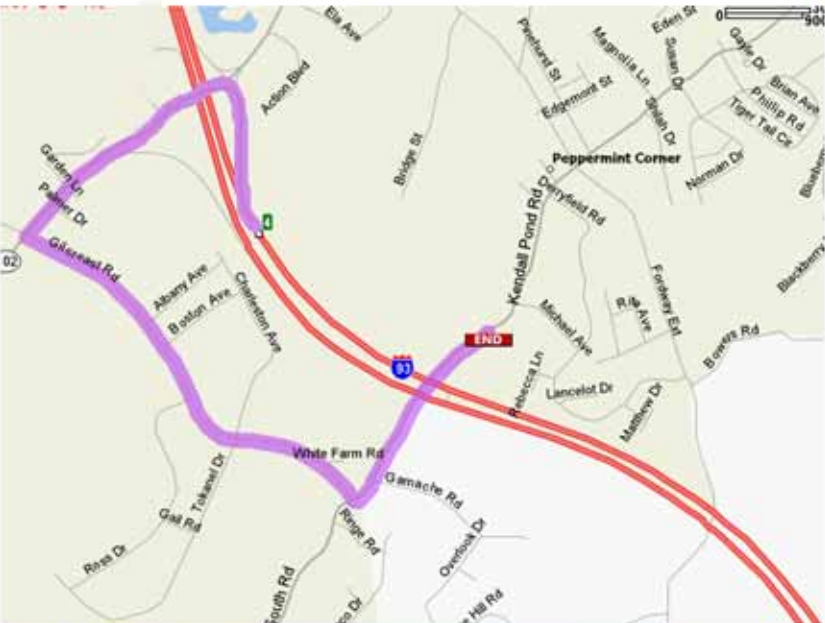

# Directions to: 56 Kendall Pond Road, Derry, NH

-  **Take 93 South**
-  **Take exit 4, bear right onto RT. 102 Londonderry.**
-  **Merge onto RT. 102, go thru two sets of lights.**
-  **Turn left onto Gilcreast Rd.**
-  **Turn left onto South Rd.**
-  **South Rd. becomes Kendall Pond Road.**

-  **Take 93 North**
-  **Take exit 4, bear left onto RT. 102 Londonderry.**
-  **Merge onto RT. 102, go thru two sets of lights.**
-  **Turn left onto Gilcreast Rd.**
-  **Turn left onto South Rd.**
-  **South Rd. becomes Kendall Pond Road**