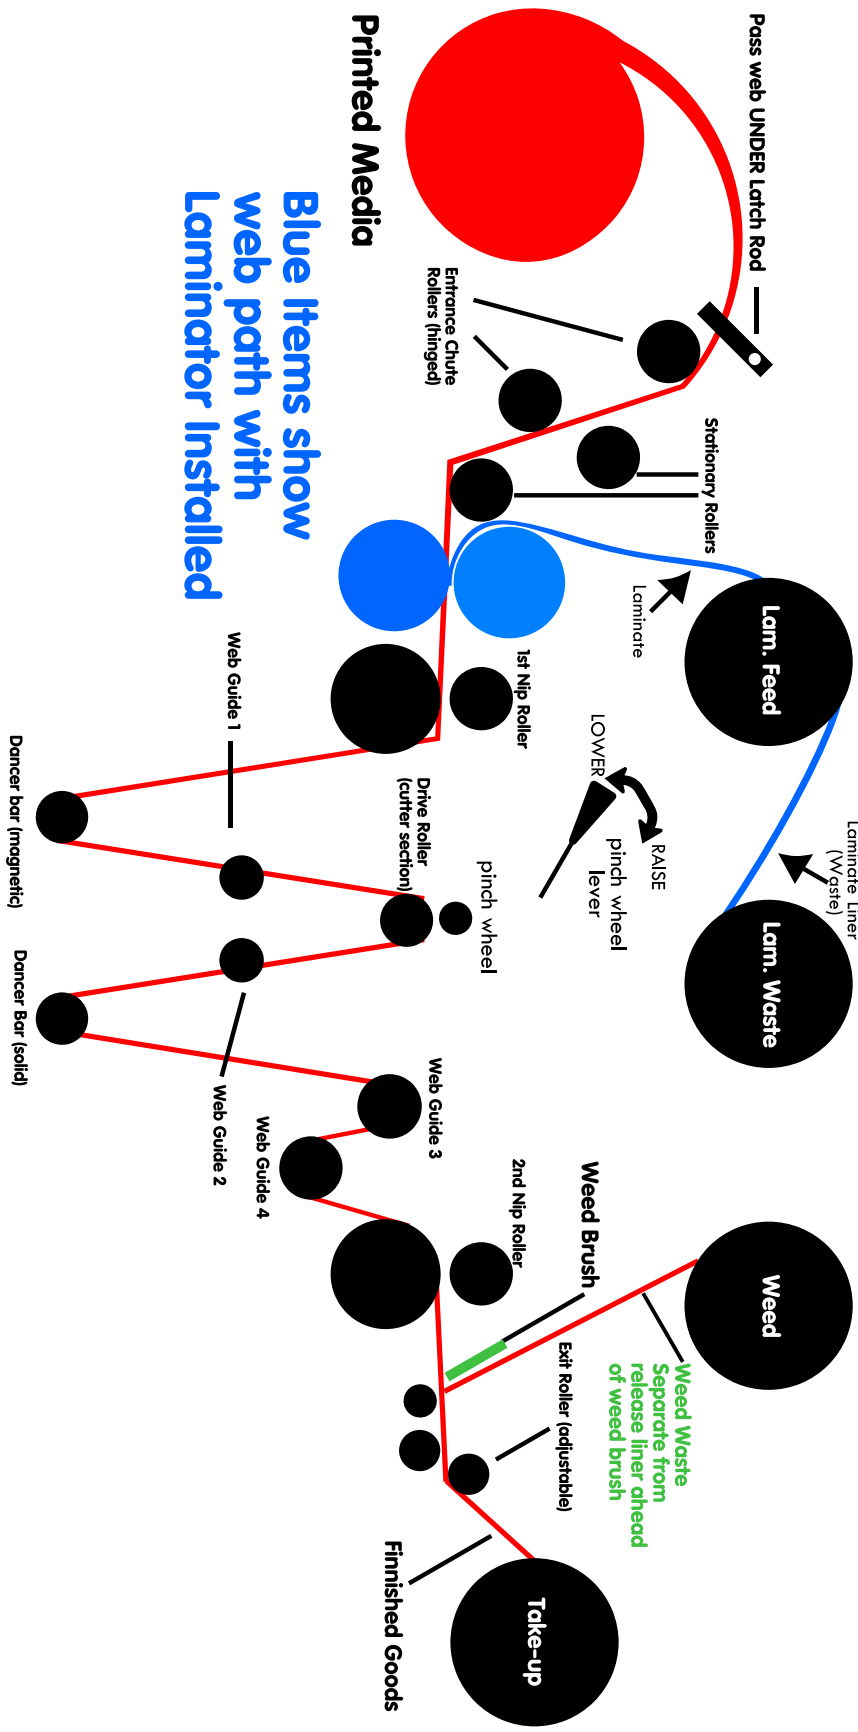

# DFS Web Path

Blue Items show web path with Laminator Installed